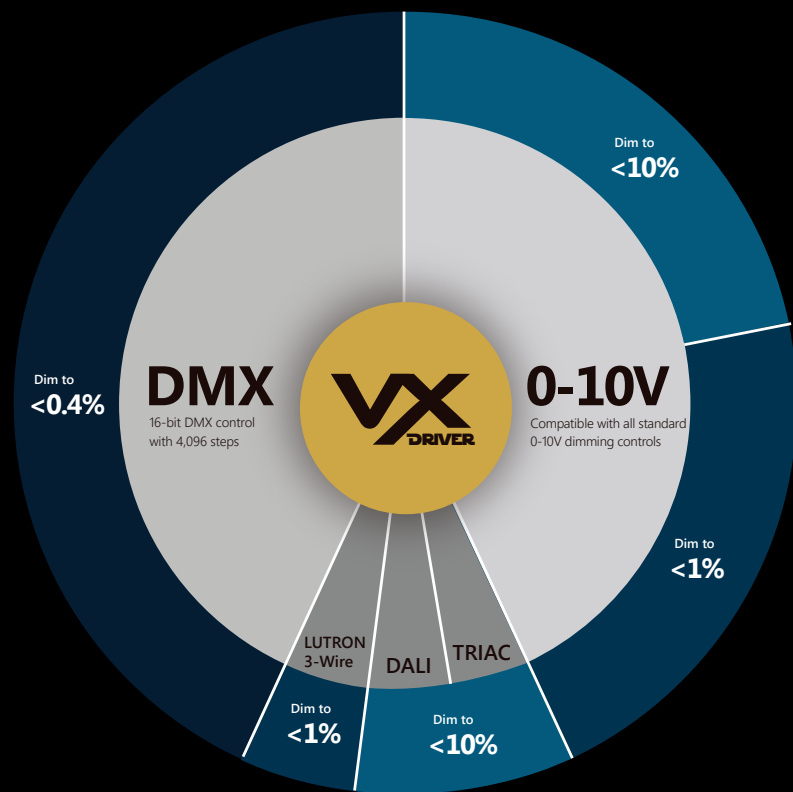

# Flicker-Free Dimming Technology

for HD Recording

METEOR Dimming Technology