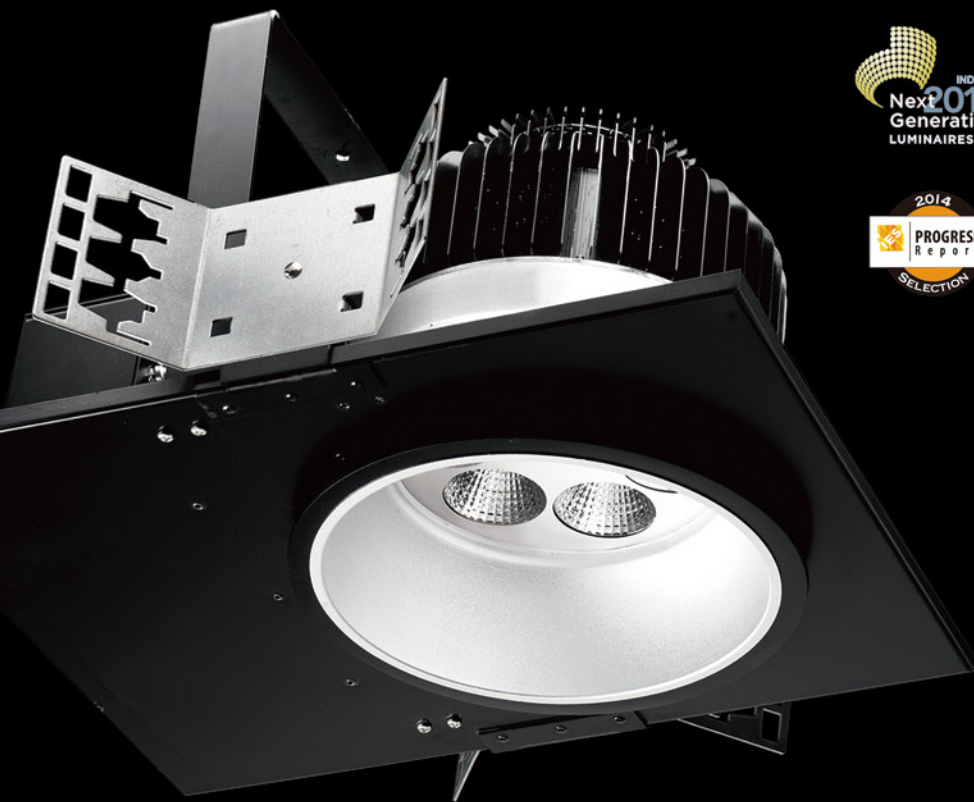

LED  
NEW PRODUCTS

Recessed  
Downlight

# REV

6500-12500 lm  
CRI 97  
Sloped Ceiling mounting option

18'-80' High Ceiling Applications

95-145W  
8" High Lumen Recessed Downlight

Please visit our website for more products at [www.meteor-lighting.com](http://www.meteor-lighting.com)

# Cylinder Mini

3500 - 8500 lm  
DMX, 0-10V, Triac  
Wall-mounted option

Wide Array of Distribution Options

45-85W  
8" and 10" Round  
Surface Mounted Downlight

Cylinder