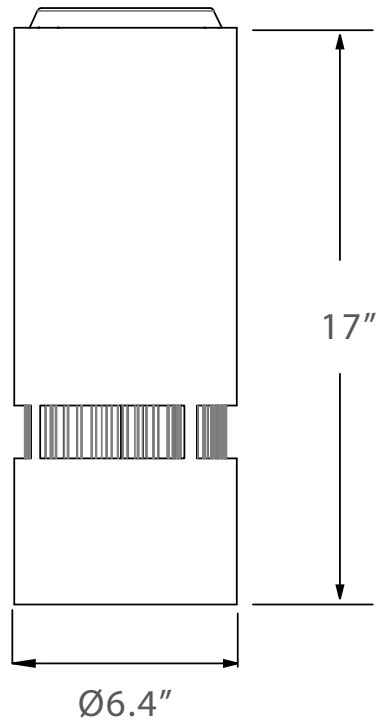

Standard Version

DMX Version

6-inch Cylinder Slim Series

METEOR