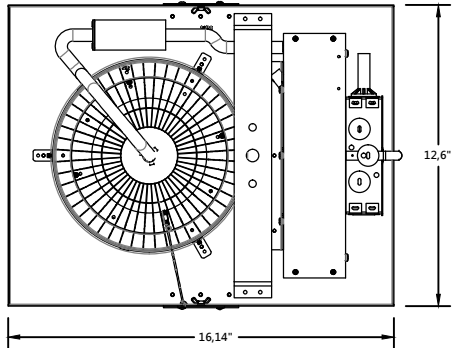

Side View

Perspective View

Top View

REV Series -
8" LED Architectural Downlight :
Meteor Lighting