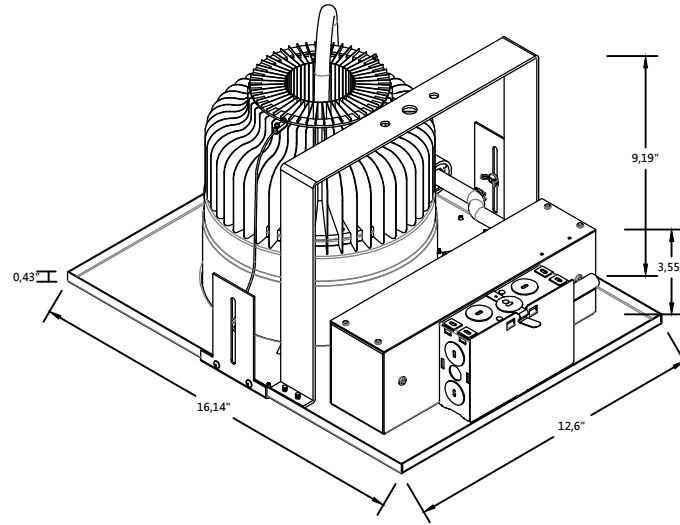

Side View

Perspective View

Top View

REV Series -
8" LED Architectural Downlight :
Meteor Lighting