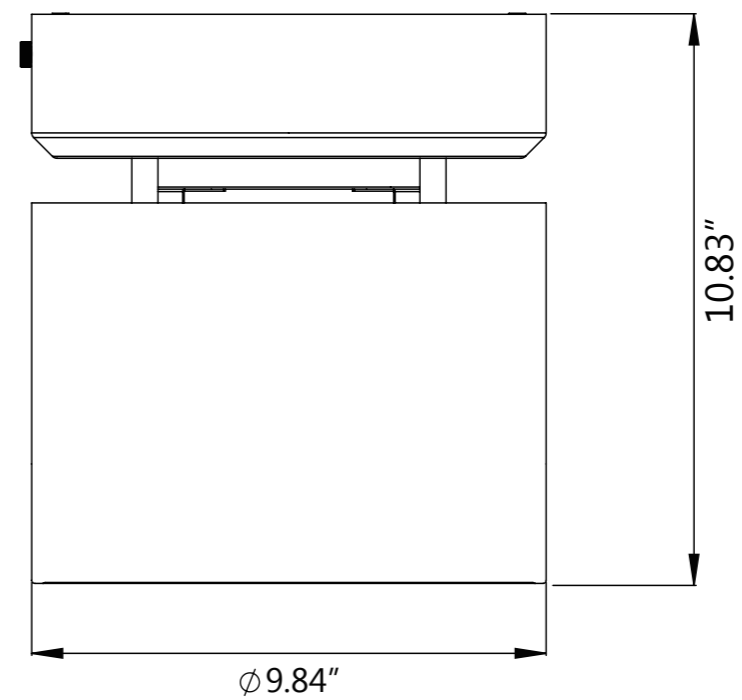

**45W**

**85W**

Catalog NO : LED  
 Description : Meteor LED CS mini Series  
 Drawn by : Phil File Name : CS mini 45/85W