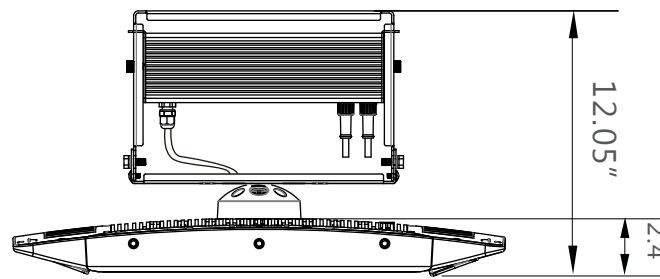

**Pendant**

**Stem**

**Bracket**

Catalog NO : LED

Description : Meteor LED Whiz Bidirectional

Drawn by : Phil

File Name : WSBD 155/250W