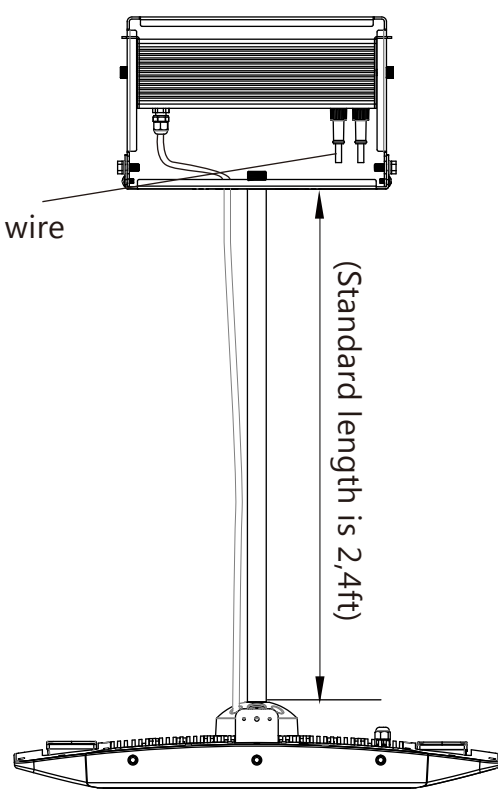

**Pendant**

**Stem**

**Bracket**

Catalog NO : LED

Description : Meteor LED Whiz Bidirectional

Drawn by : Phil

File Name : WSBD 155/250W