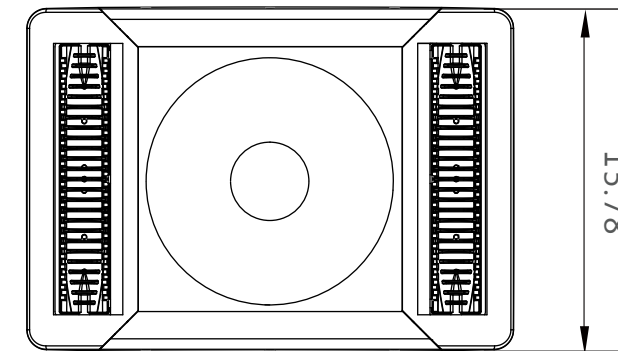

**Pendant**

**Stem**

**Bracket**

Catalog NO : LED

Description : Meteor LED Whiz Bidirectional

Drawn by : Phil

File Name : WSBD 155/250W