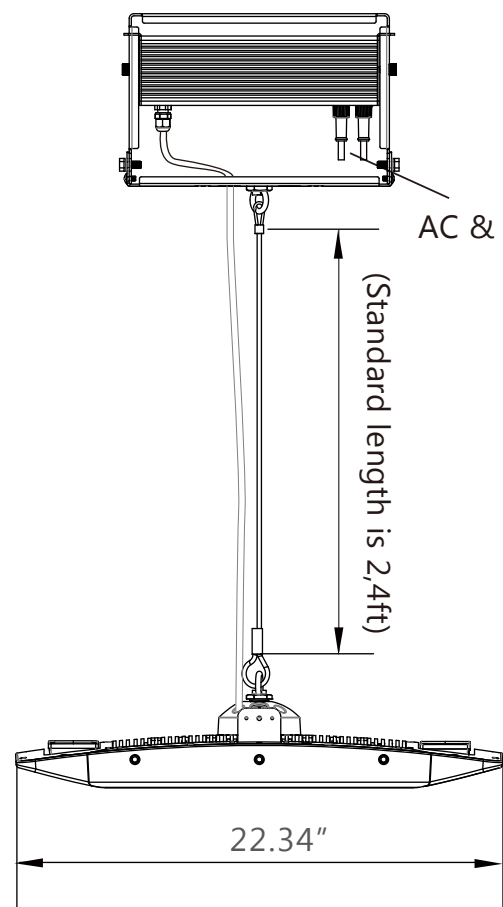

**Pendant**

**Stem**

**Bracket**

Catalog NO : LED

Description : Meteor LED Whiz Bidirectional

Drawn by : Phil

File Name : WSBD 155/250W