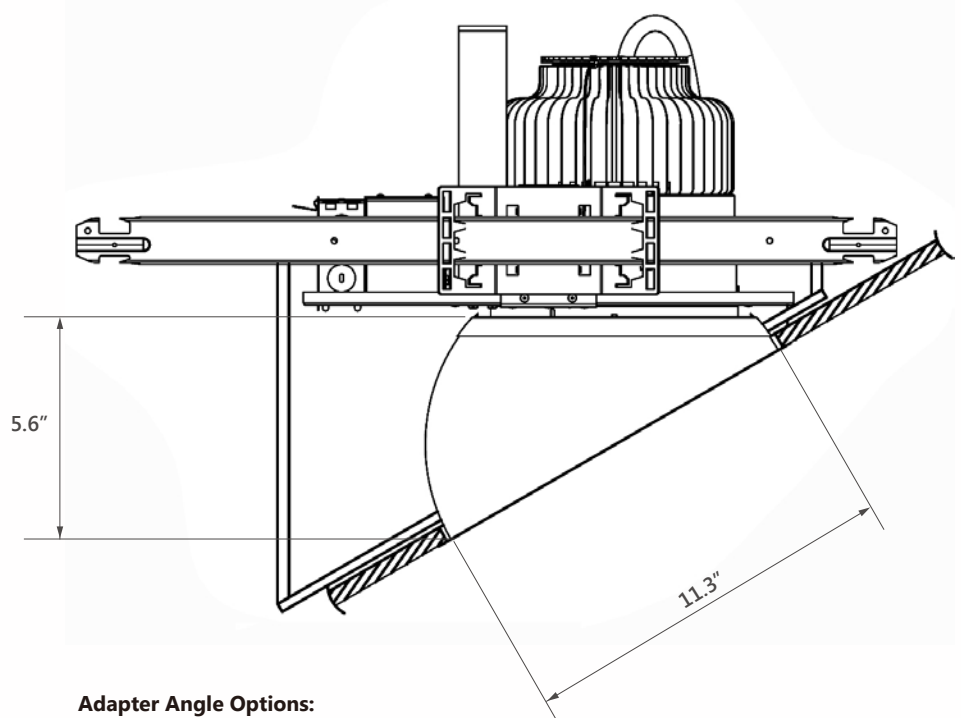

# REV Series Sloped Ceiling Adapter 8" LED Architectural Downlight

### Adapter Angle Options:

<b>SCA8-10</b>	10° - 15°
<b>SCA8-16</b>	16° - 19°
<b>SCA8-20</b>	20° - 22°
<b>SCA8-23</b>	23° - 26°

### Ordering Guide:

Adapter Angle Options	
<b>SCA8-10</b>	
<b>SCA8-10</b>	Sloped ceiling adapter 8"- 10°-15°
<b>SCA8-16</b>	Sloped ceiling adapter 8"- 16°-19°
<b>SCA8-20</b>	Sloped ceiling adapter 8"- 20°-22°
<b>SCA8-23</b>	Sloped ceiling adapter 8"- 23°-26°