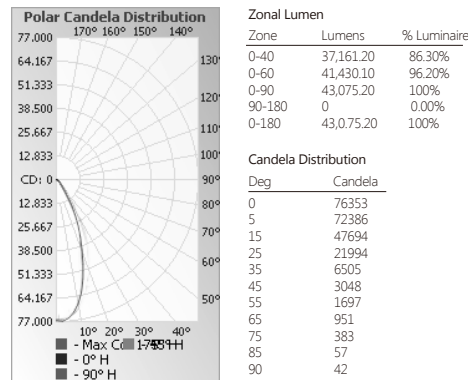

Notes: ¹ Surge protector for up to 17.5kV. Applicable for unstable mains or facilities using high power machinery.

Candlepower Photometrics*

Note: +/- 8% tolerance for all values.

CCT: 5000K

Beam angle: 20 deg

CCT: 5000K

Beam angle: 40 deg

CCT: 5000K

Beam angle: 55 deg

*CCT MULTIPLIER

30K 40K 50K
0.83 0.97 baseline

Meteor LED reserves the right to make changes to this product at any time without prior notice and such modification shall be effective immediately.