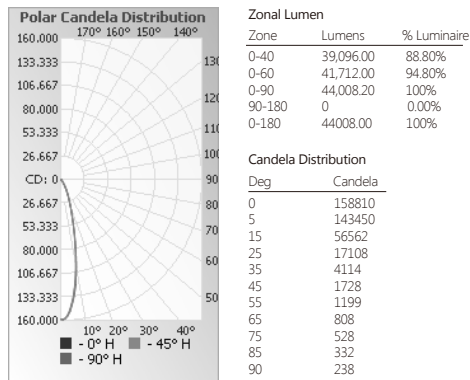

Specification

Page 2 of 2
20150318

Tetriss Series-420 Modular High Lumen LED Luminaire

44000 lm@5000K

Optional: 0-10V Dimming / DMX(available in Q2)

Ordering Guide:

Ex.TS-420-30K-120-20-B-V-STD

Model	Color Temp	Voltage	Beam Angle	Finish	Dimming	Mounting	Optional
TS-420					V	STD	
	30K (3000K) 40K (4000K) 50K (5000K)	120 (120V) 277 (277V)	20 40 55	B (Black)	V (0-10V)	STD Standard	SP¹ Surge protector OUT Outdoor installation NAT Natatorium installation

Notes: ¹ Surge protector for up to 17.5kV. Applicable for unstable mains or facilities using high power machinery.

Candlepower Photometrics*

Note: +/- 8% tolerance for all values.

CCT: 5000K

Beam angle: 20 deg