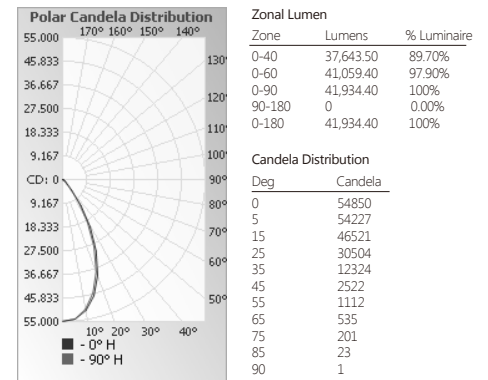

Ordering Guide:

Ex.TS-420-30K-120-20-B-V-STD

Model	Color Temp	Voltage	Beam Angle	Finish	Dimming	Mounting	Optional
TS-420					V	STD	
	30K (3000K) 40K (4000K) 50K (5000K)	120 (120V) 277 (277V)	20 40 55	B (Black)	V (0-10V)	STD Standard	SP ¹ Surge protector OUT Outdoor installation NAT Natatorium installation

Notes: ¹ Surge protector for up to 17.5kV. Applicable for unstable mains or facilities using high power machinery.

Candlepower Photometrics*

Note: +/- 8% tolerance for all values.

CCT: 5000K

Beam angle: 20 deg

CCT: 5000K

Beam angle: 40 deg

CCT: 5000K

Beam angle: 55 deg

*CCT MULTIPLIER

30K 40K 50K
0.83 0.97 baseline

Meteor LED reserves the right to make changes to this product at any time without prior notice and such modification shall be effective immediately.