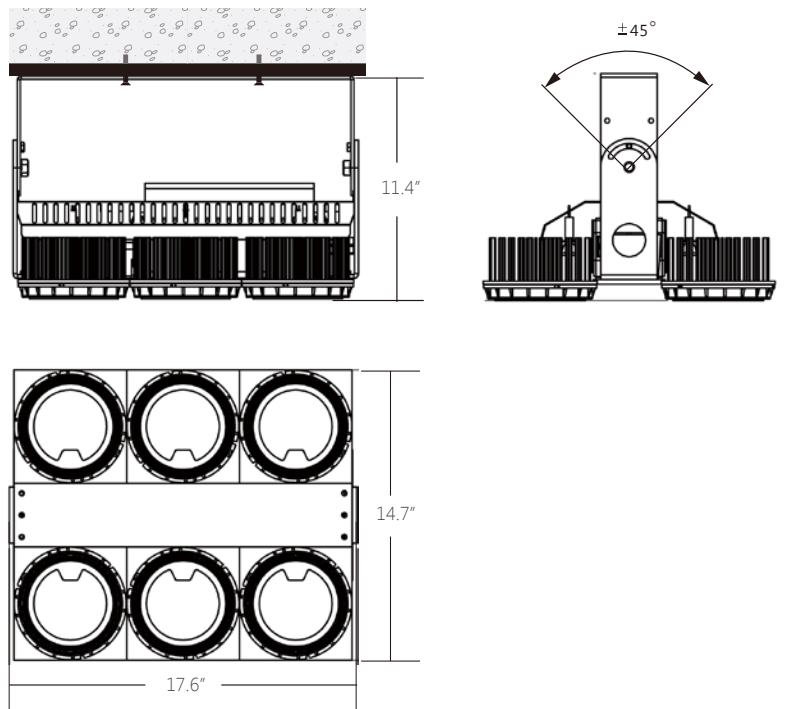

Tetriss Series-420

Modular High Lumen LED Luminaire

44000 lm@5000K

Optional: 0-10V Dimming / DMX(available in Q2)

Type : _____

Project : _____

Quantity: _____

Note : _____

Bracket