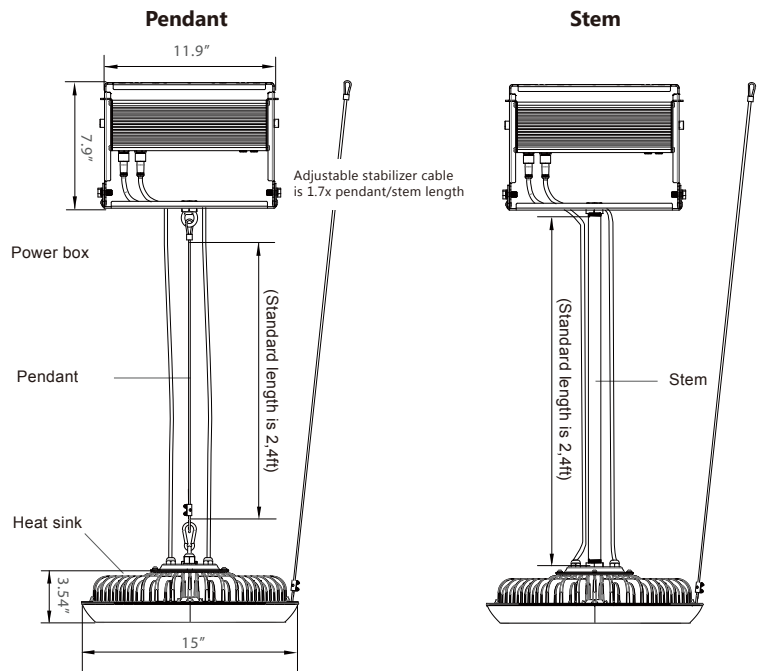

Wire Guard

Flickering is present in all light sources and Meteor has developed propriety VX driver which combats flickering in recorded material. VX Driver is an advanced non-flickering technology, to all its dimming options which includes 0-10V(Std), Superior 0-10V(<1%) and DMX(<0.1%).

*Not all versions of this product may be DLC qualified. Please check the DLC Qualified Products List at www.designlights.org to confirm which versions are qualified.