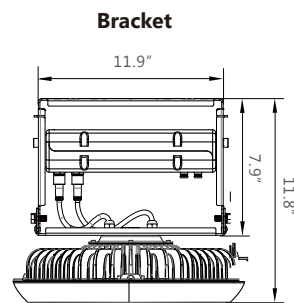

Wire Guard

Flickering is present in all light sources and Meteor has developed propriety VX driver which combats flickering in recorded material. VX Driver is an advanced non-flickering technology, to all its dimming options which includes 0-10V(Std), Superior 0-10V(<1%) and DMX(<0.1%).

*Not all versions of this product may be DLC qualified. Please check the DLC Qualified Products List at www.designlights.org to confirm which versions are qualified.