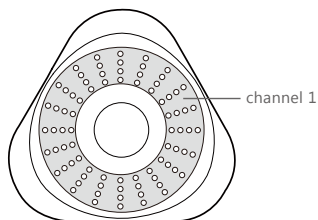

Specification

Page 2 of 2
20150318

Whiz Series(DMX) - 90

Compact high wattage luminaire

8600 lm@5700K

Ordering Guide:

Ex.WSD-90-30K-120-80-B-P2-WG

Model	Color Temp	Voltage	Beam Angle	Rim Finish	Mounting
WSD-90 (DMX)	30K (3000K)	120 (120V)	15	W (White) B (Black)	P2 Pendant 2ft
	42K (4200K)	277 (277V)	30		P4 Pendant 4ft
	57K (5700K)		60		ST2 Stem 2ft
			80		ST4 Stem 4ft
			100* *must order with diffuser		BR Bracket

Optional	
CRI85	Only available for 3000K and 4200K
CRI95¹	Only available for 3000K
BHSG¹	Black Housing (Heat sink, Stem/Bracket, power box)
WHSG¹	White Housing (Heat sink, Stem/Bracket, power box)
TB	Twin Bracket
DF²	Diffuser
WG	Wire Guard

Notes: ¹ Additional lead time required.

² Please factor in change in lumen output with diffuser (-16%).

Lumen Output Table*

CCT	Beam Angle 15°	Beam Angle 30°	Beam Angle 60°	Beam Angle 80°	Beam Angle 100° DF
5700K	8774 lm	8600 lm	8410 lm	8199 lm	7740 lm
4200K	7745lm	7543 lm	7376 lm	7190 lm	6786 lm
3000K	6866 lm	6619 lm	6473 lm	6310 lm	5921 lm

Efficacy up to 86 LPW.

*Tolerance ±8%

Data Cable (DMX Cable) Requirements:

The Whiz LED can be controlled via DMX-512 protocol. The Whiz LED fixture with DMX is a 1 channel DMX unit. (***)**When placing order, please indicate DMX address. The DMX address will be present inside the power supply box.***** The DMX address will be listed on the power box.) The LED fixture and your DMX controller require an approved DMX-512 Data cable for data input and data output. (DMX cable NOT included.)