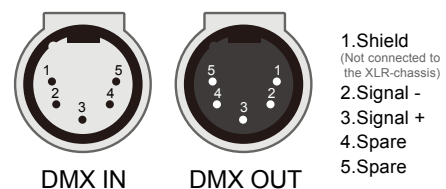

Meteor LED reserves the right to make changes to this product at any time without prior notice and such modification shall be effective immediately.

ILOS Corporation 19745 Colima Rd #1-807, Rowland Heights, CA 91748 P: 213.255.2060 F: 213.596.3704
www.meteor-lighting.com