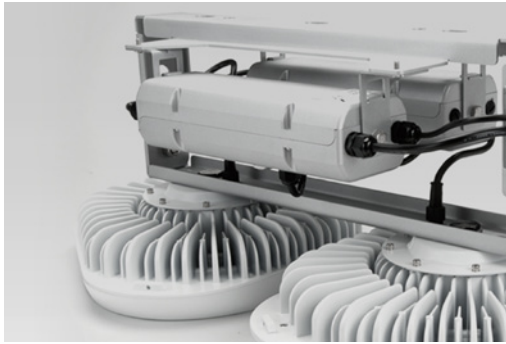

Specification

Page 1 of 1
20150311

Whiz Series Twin Bracket Mounting Option

Meteor LED reserves the right to make changes to this product at any time without prior notice and such modification shall be effective immediately.