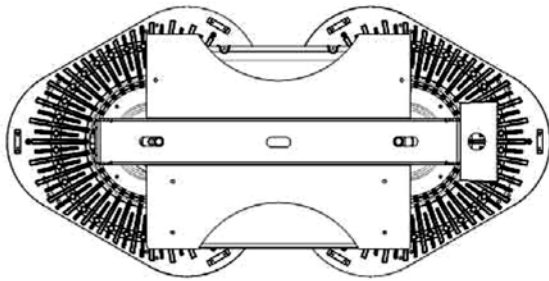

Specification

Page 1 of 1
20150311

Whiz Series Twin Bracket Mounting Option

Meteor LED reserves the right to make changes to this product at any time without prior notice and such modification shall be effective immediately.