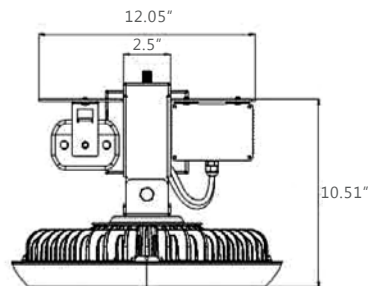

Specification

Page 1 of 1
20150311

Whiz Series Twin Bracket Mounting Option

Meteor LED reserves the right to make changes to this product at any time without prior notice and such modification shall be effective immediately.