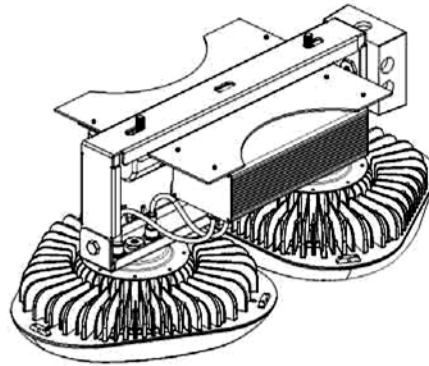

Specification

Page 1 of 1
20150311

Whiz Series Twin Bracket Mounting Option

Meteor LED reserves the right to make changes to this product at any time without prior notice and such modification shall be effective immediately.