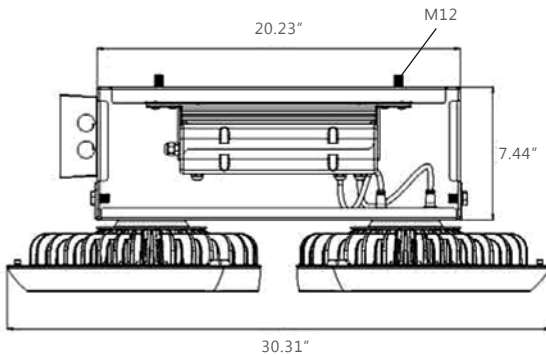

Specification

Page 1 of 1
20150311

Whiz Series Twin Bracket Mounting Option

Meteor LED reserves the right to make changes to this product at any time without prior notice and such modification shall be effective immediately.