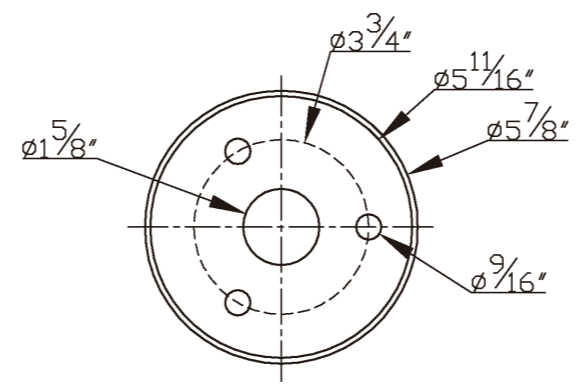

# Meteor Lighting

Anchorage Base Detail

**SP-010**

Catalog No :	SP-010
Description :	Solar LED Bollard SP-010
Drawn by :	Phil Lee
File Name :	SP-010 CAD