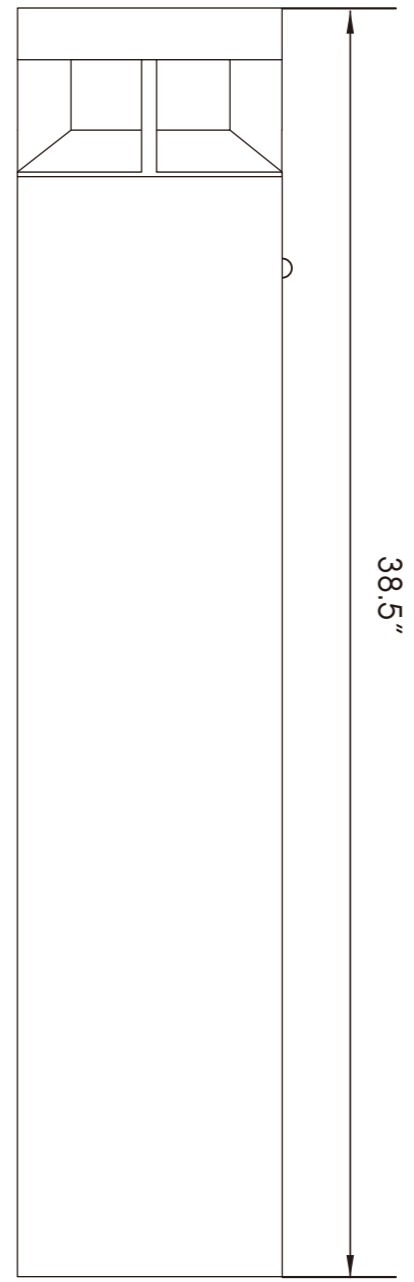

Meteor Lighting

Catalog No : SP-018
Dexcription : Solar LED Bollard SP-018
Drawn by : Phil Lee File Nsme : SP-018 CAD