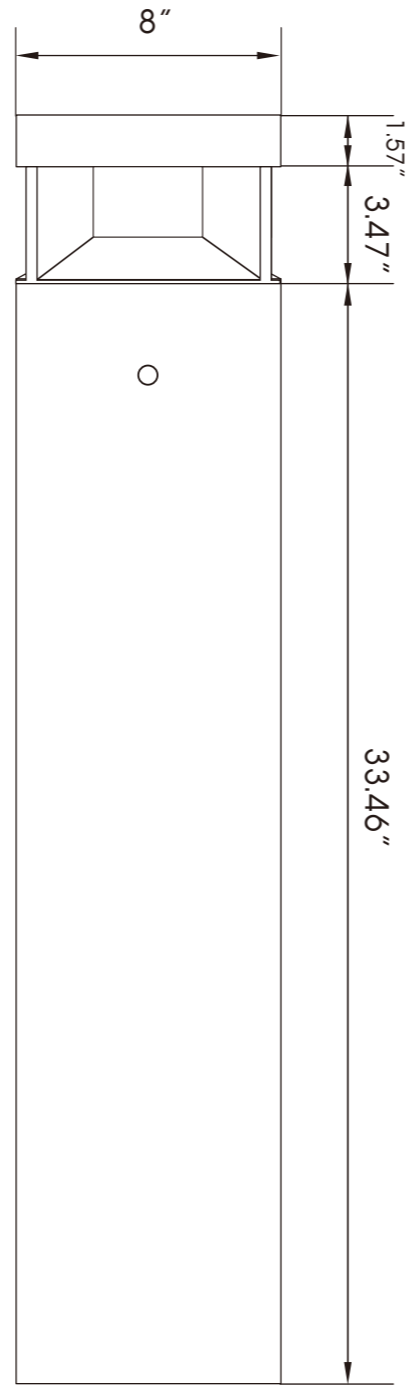

Meteor Lighting

Catalog No : SP-018
Dexcription : Solar LED Bollard SP-018
Drawn by : Phil Lee File Nsme : SP-018 CAD