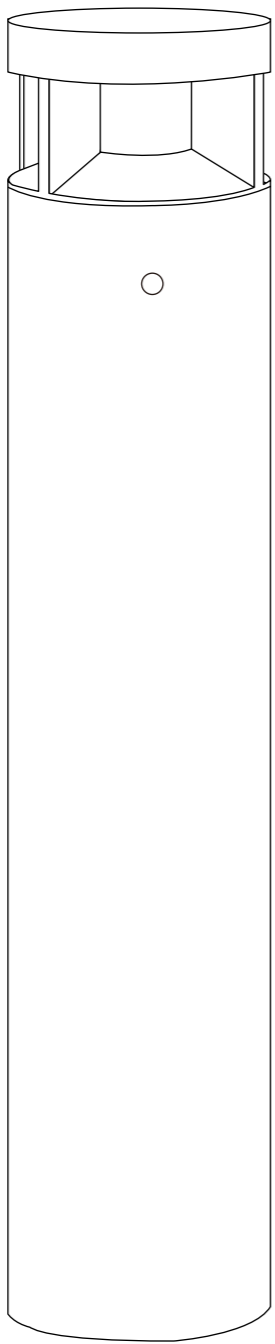

Meteor Lighting

Catalog No : SP-018
Dexcription : Solar LED Bollard SP-018
Drawn by : Phil Lee File Nsme : SP-018 CAD