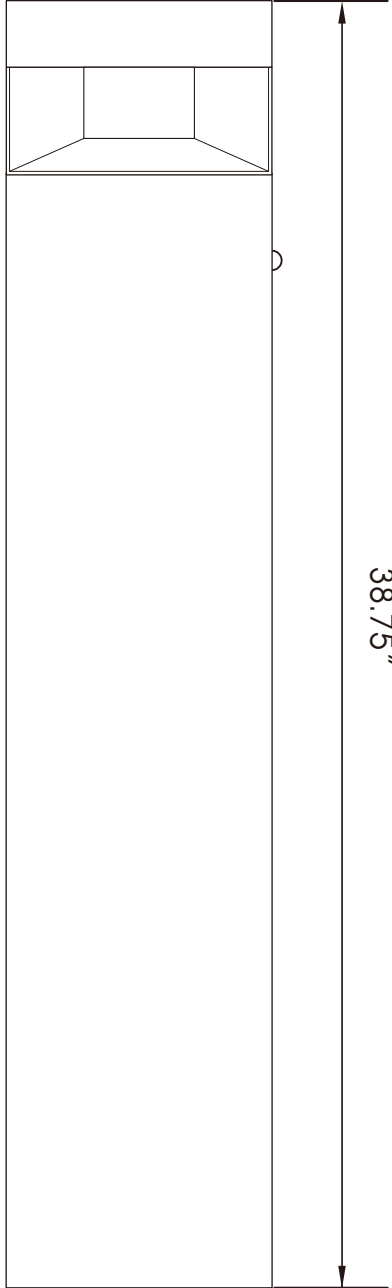

Meteor Lighting

Catalog No : SP-8
Dexcription : Solar LED Bollard SP-8
Drawn by : Phil Lee File Nsme : SP-8 CAD