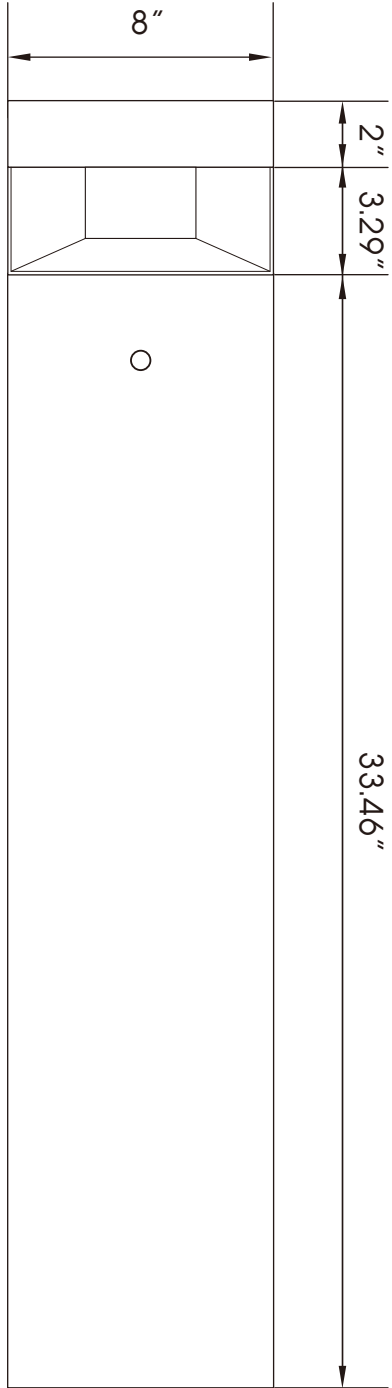

Meteor Lighting

Catalog No : SP-8
Dexcription : Solar LED Bollard SP-8
Drawn by : Phil Lee File Nsme : SP-8 CAD